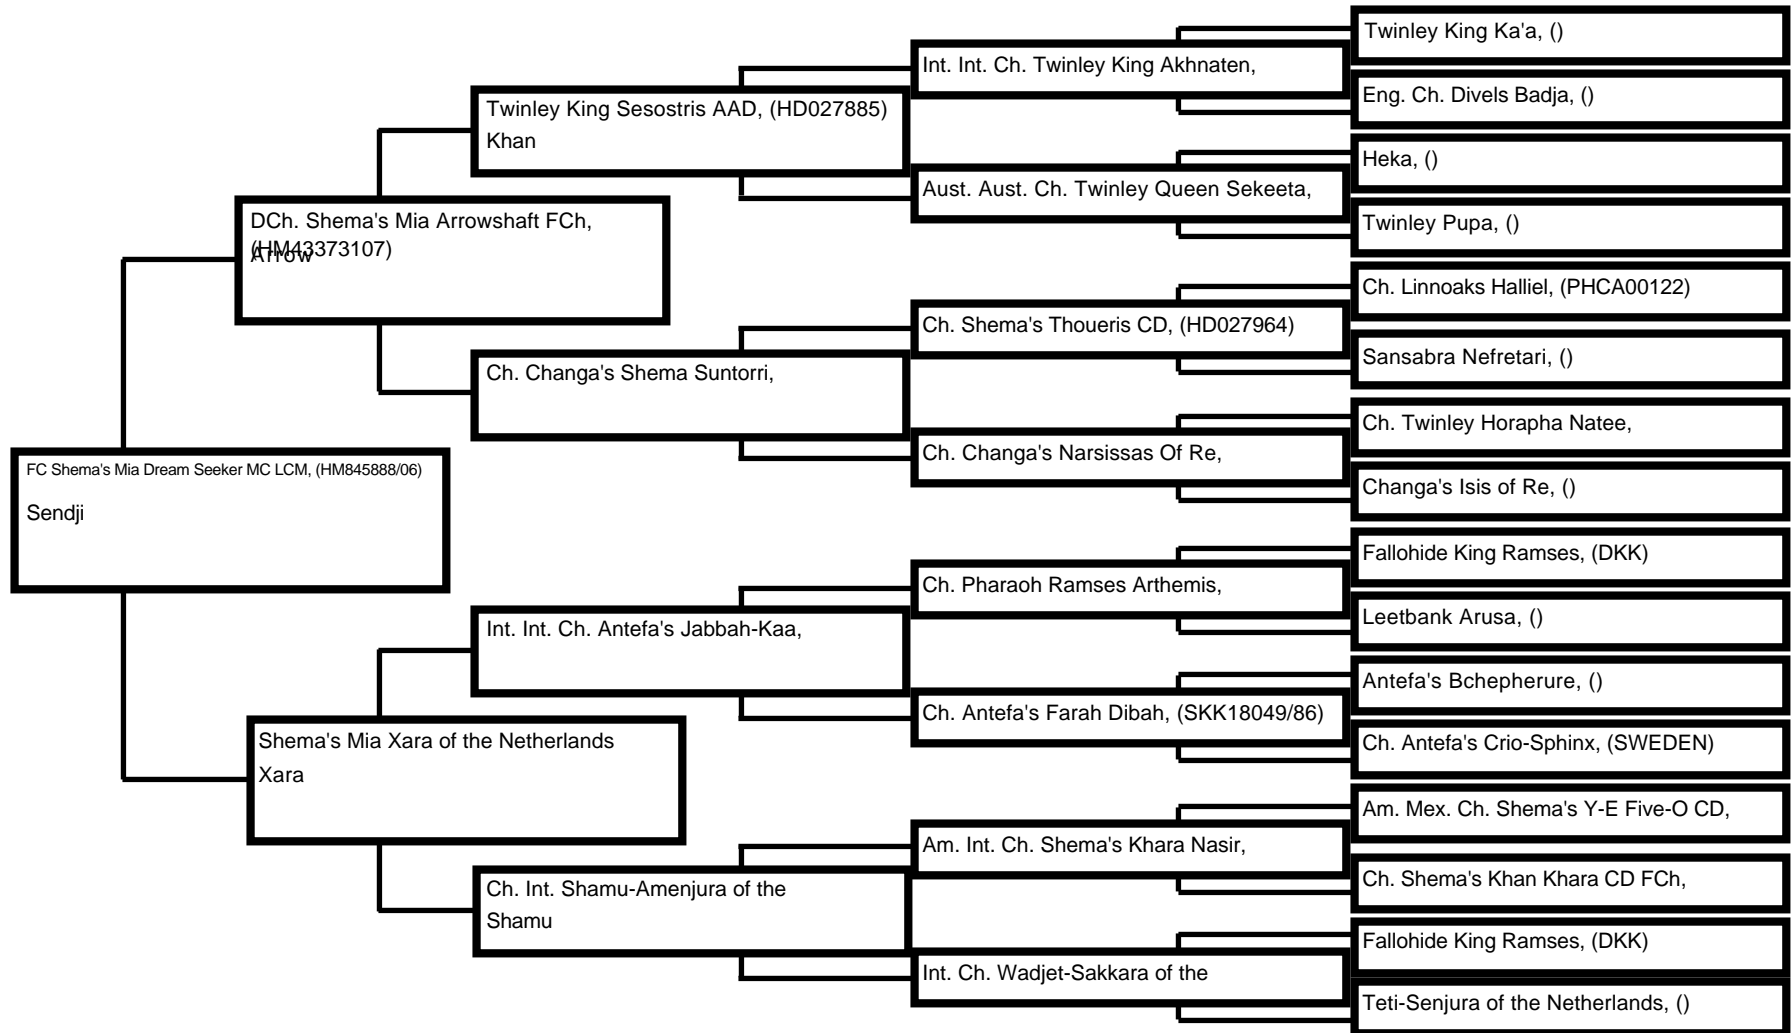

FC Shema's Mia Dream Seeker MC LCM

Cynthia Guinn
3850 Willamette Street

Eugene, OR 97405
Phone: 5413438559
Email: cynthia@sendjipharoahs.com

FC Shema's Mia Dream Seeker MC LCM

Cynthia Guinn
3850 Willamette Street